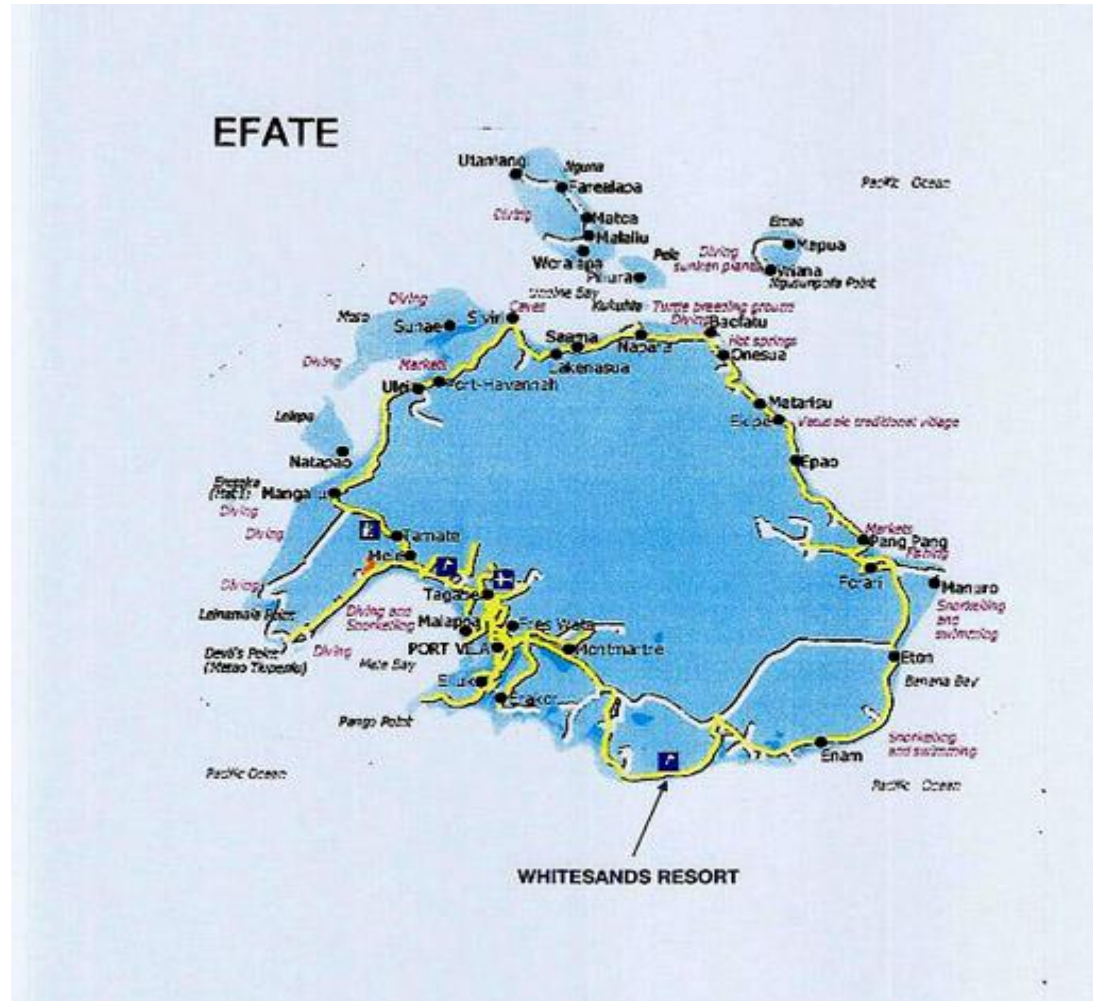

WHITESANDS VANUATU

LOCATION

PORT VILA | EFATE
TEL (+678) 22 629
CATHERINE (+678) 77 73 487
caillard@vanuatu.com.vu

LUGANVILLE | SANTO
TEL (+678) 36 300
MOBILE (+678) 77 43 600
cksanto@vanuatu.com.vu