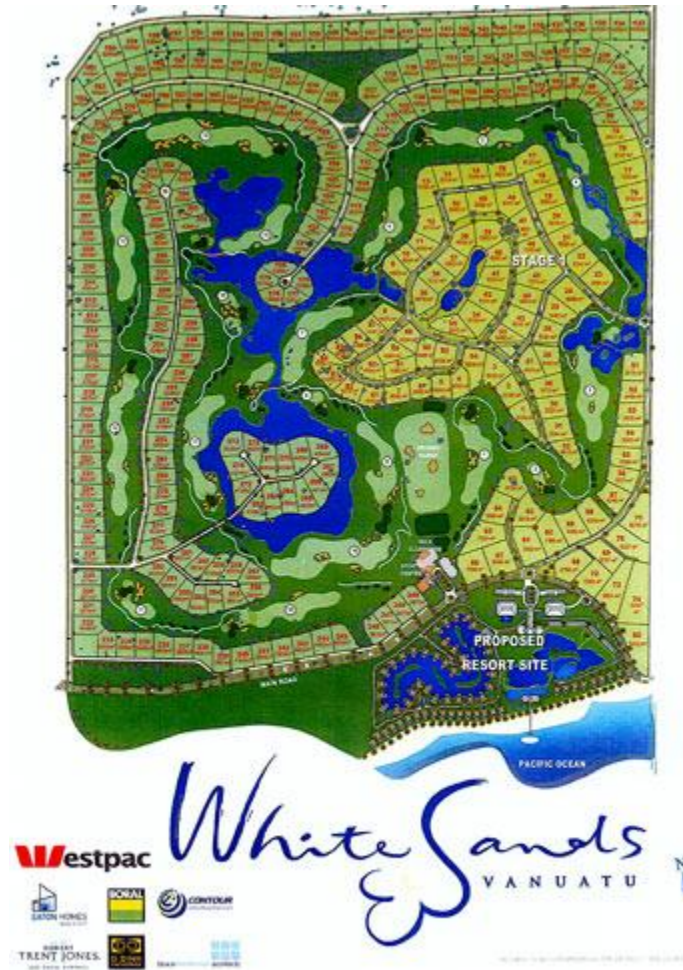

www.ck.com.vu

NEW PROJECT
FOR SALE

WHITESANDS VANUATU DEVELOPMENT SITE

PORT VILA | EFATE
TEL (+678) 22 629
CATHERINE (+678) 77 73 487
caillard@vanuatu.com.vu

LUGANVILLE | SANTO
TEL (+678) 36 300
MOBILE (+678) 77 43 600
cksanto@vanuatu.com.vu

WHITESANDS VANUATU

AVAILABLE LOTS LIST

<i>Lot No:</i>	<i>Size (sqm):</i>	<i>Price $AUD:</i>
4	4,000	$340,000
8	4,025	$350,000
9	4,565	$379,000
10	4,000	$320,000
11	4,050	$320,000
12	6,713	$400,000
13	6,156	$385,000
20	5,870	$350,000
22	5,651	$340,000
24	6,999	$375,000
25	5,483	$345,000
27	4,974	$200,000
29	5,774	$355,000
30	5,321	$350,000
31	5,244	$340,000
33	5,488	$215,000
35	5,519	$250,000
37	4,693	$240,000

PORT VILA | EFATE
TEL (+678) 22 629
CATHERINE (+678) 77 73 487
caillard@vanuatu.com.vu

LUGANVILLE | SANTO
TEL (+678) 36 300
MOBILE (+678) 77 43 600
cksanto@vanuatu.com.vu